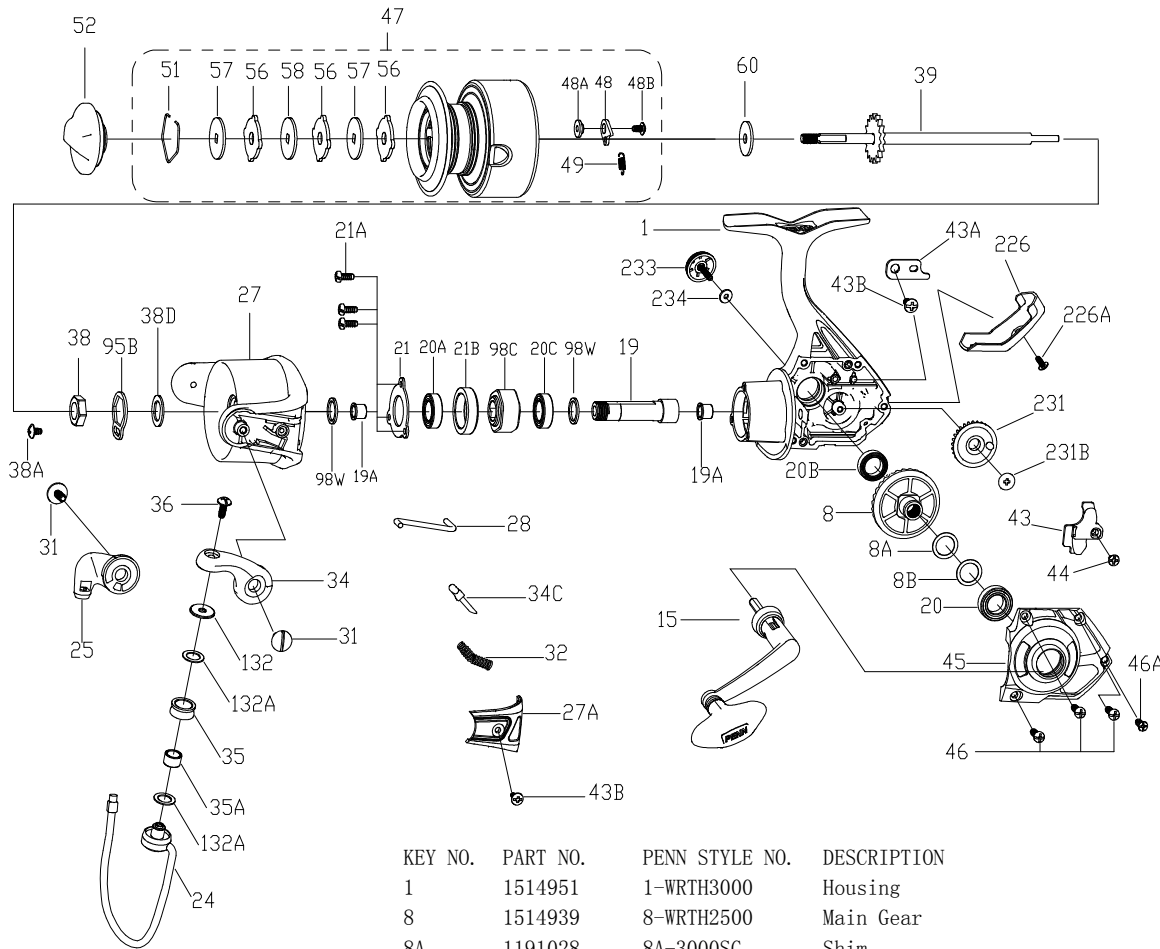

PARTS LIST FOR MODEL AS WRTH3000

KEY NO.	PART NO.	PENN STYLE NO.	DESCRIPTION
1	1514951	1-WRTH3000	Housing
8	1514939	8-WRTH2500	Main Gear
8A	1191028	8A-3000SG	Shim
8B	1485199	8B-PURIII3000	Shim B
15	1514940	15-WRTH2500	Handle Assembly
19	1485212	19-PURIII3000	Pinion Gear
19A	1191252	19A-3000SG	Bushing (2 req)
20	1514942	20-WRTH2500	Housing Bushing
20A	1203973	20A-3000PUR	Ball Bearing
20B	1514941	20B-WRTH2500	Housing Bushing
20C	1203975	20C-3000PUR	Ball Bearing
21	1308052	21-CFT3000	Bearing Retainer
21A	1485211	21A-PURIII3000	Bearing Retainer Screw (3 req)
21B	1192648	21B-3000SG	Collar